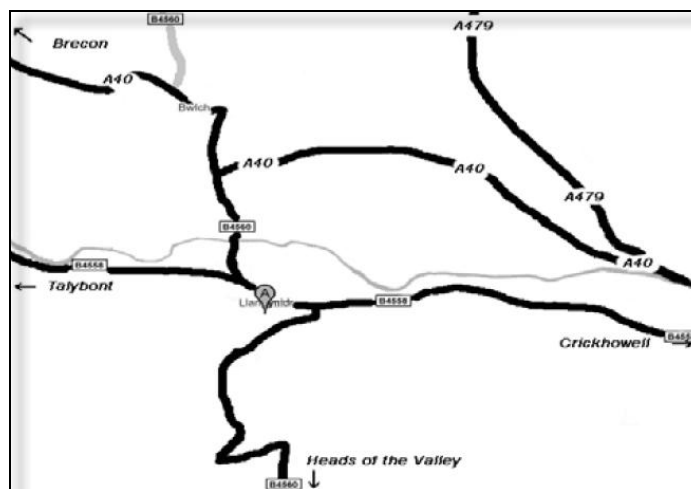

Llangynidr is located just off the A40 between Brecon and Crickhowell.

Best routes for large vehicles & trailers (avoiding narrow bridges):

From the WEST - the Talybont-on-Usk turn off from the A40.

From the EAST - the B4558 from Crickhowell, signposted Llangynidr.